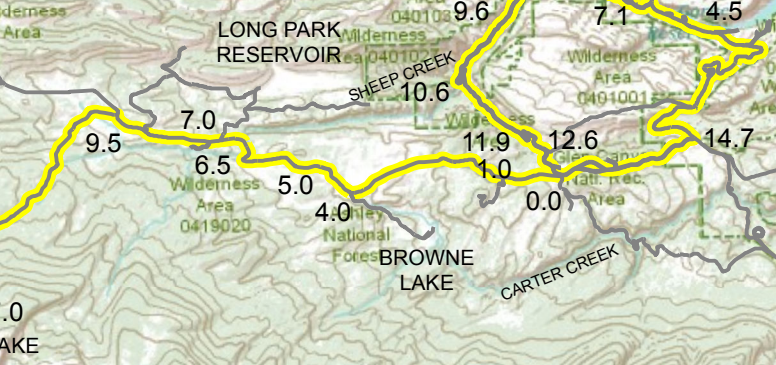

SHEEP CREEK CANYON AND SPIRIT LAKE BACKWAYS

SUMMIT ELEV. 8427

SEE DINO TOUR 1

SEE DINO TOUR 3

SEE DINO TOUR 4

SEE DINO TOUR 2,3

SEE DINO TOUR 6

TO ROCK SPRINGS

MANILA

VERNAL

Burntfork McKinnon

Sweetwater County

ANTELOPE HOLLOW

LUCERNE VALLEY

JESSEN BUTTE

Wilderness Area 0401030

Wilderness Area 0401028

Wilderness Area 0401026

Wilderness Area 0401024

Wilderness Area 0401031

Wilderness Area 0401001

Wilderness Area 0419020

Wilderness Area 0419020

Wilderness Area 0401005

Wilderness Area 0401005

Wilderness Area 0401005

Wilderness Area 0401005

Wilderness Area 0401005

Wilderness Area 0401005

Wilderness Area 0401005

Wilderness Area 0401005

Wilderness Area 0401005